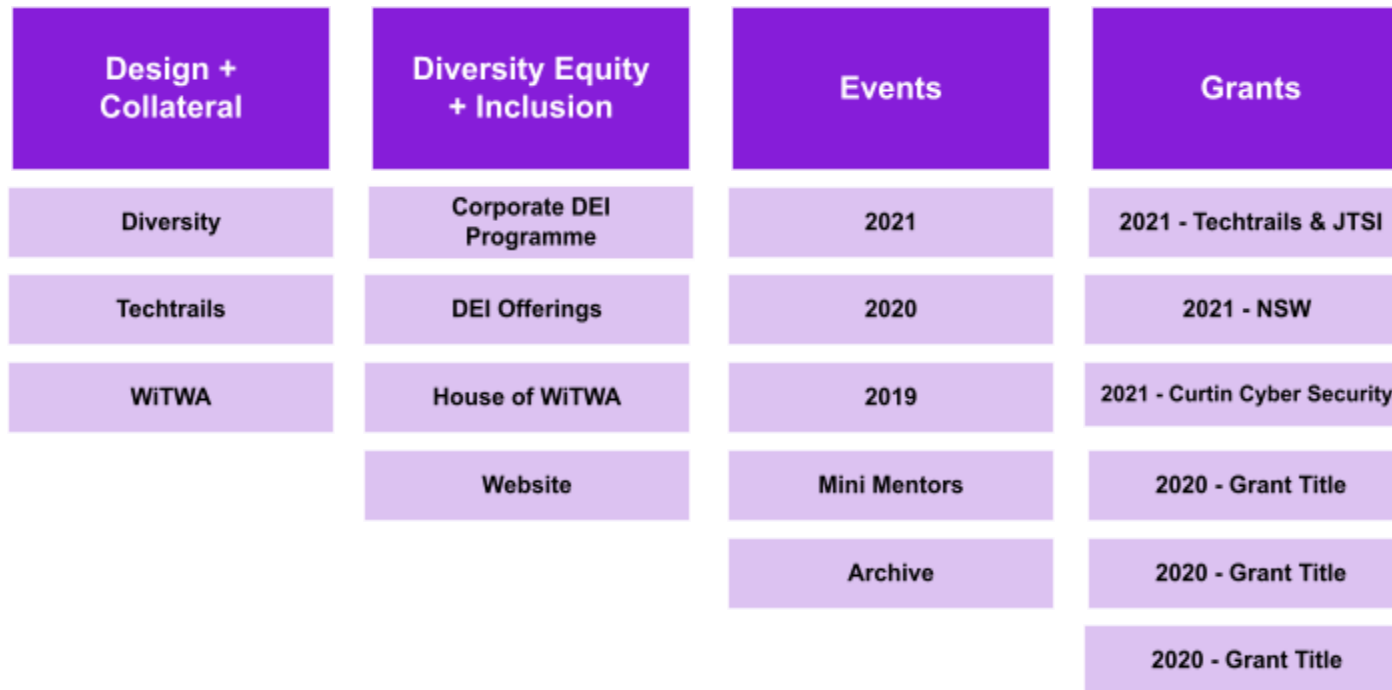

WITWA G Drive Structure

New Location: Shared drives (<https://drive.google.com/drive/shared-drives>)

SUB FOLDERS: