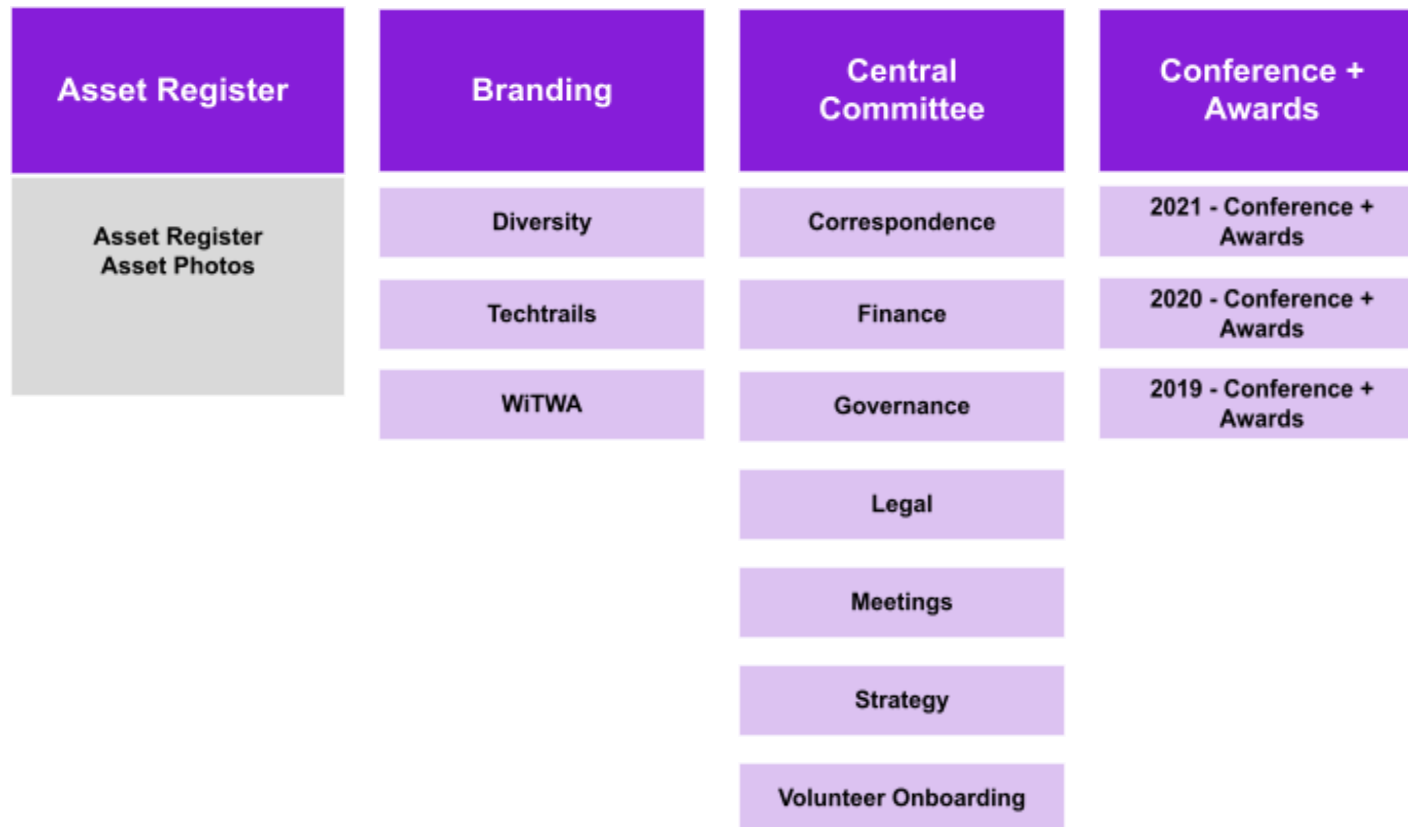

WiTWA G Drive Structure

New Location: Shared drives (<https://drive.google.com/drive/shared-drives>)

Access Permissions: All WiTWA Volunteers have access to all master folders, except the Central Committee folder. Only Central Committee members can see and access Central Committee sub folders and documents etc.

SUB FOLDERS:

WITWA G Drive Structure

New Location: Shared drives (<https://drive.google.com/drive/shared-drives>)

SUB FOLDERS:

WITWA G Drive Structure

New Location: Shared drives (<https://drive.google.com/drive/shared-drives>)

SUB FOLDERS:

Images	Meetings	Partnerships	Projects
Avatars	Communications	2021 - Partnership Proposal - Title	2021 - Ambassadors
Committee Headshots	DEI	2021 - Partnership Proposal - Title	2021 - New G Drive Structure
Conference + Awards	Events	2021 - Partnership Proposal - Title	
Events	Partnerships	2021 - Partnership Proposal - Title	
Techtrails	Techtrails	2021 - Partnership Proposal - Title	